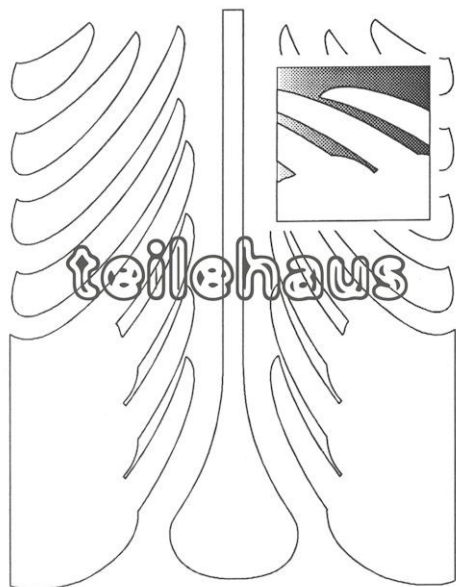

Paint Mask "Wind"

Paint mask with designs for application on the interior side of the unpainted lexan car body. Remove the mask after painting and repaint the remaining places.

Manufacturer: Parma (10699), sheet dimension: 28x19 cm, scale 1/8th - 1/12th, [item number: 31253](#)