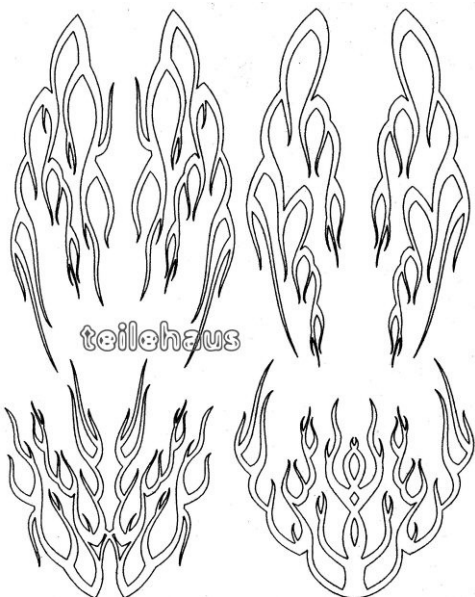

Paint Mask "Tribal #11"

Paint mask with designs for application on the interior side of the unpainted lexan car body. Remove the mask after painting and repaint the remaining places.

Manufacturer: Sic (M20011), sheet dimension: 24.5x20 cm, scale 1/8th - 1/12th, [item number: 31200](#)