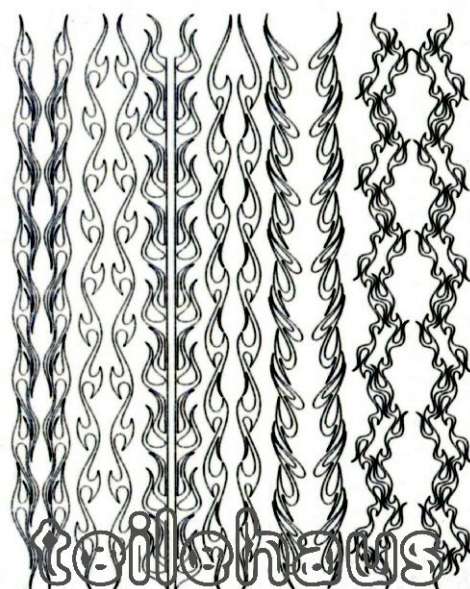

### Paint Mask "Lightning"

Paint mask with designs for application on the interior side of the unpainted lexan car body. Remove the mask after painting and repaint the remaining places.

Manufacturer: Spaz Stix (80525), sheet dimension: 36x25 cm, scale 1/8th - 1/12th, [item number: 31122](#)

### Paint Mask "Bubbles"

Paint mask with designs for application on the interior side of the unpainted lexan car body. Remove the mask after painting and repaint the remaining places.

Manufacturer: Sic (M02010), sheet dimension: 24.5x20 cm, scale 1/8th - 1/12th, [item number: 31151](#)