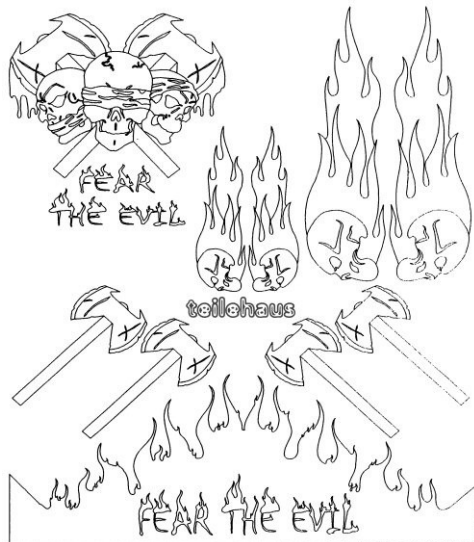

Paint Mask "Fear The Evil"

Paint mask with designs for application on the interior side of the unpainted lexan car body. Remove the mask after painting and repaint the remaining places.

Manufacturer: Spaz Stix (80264), sheet dimension: 35x28 cm, scale 1/8th - 1/12th, [item number: 31111](#)