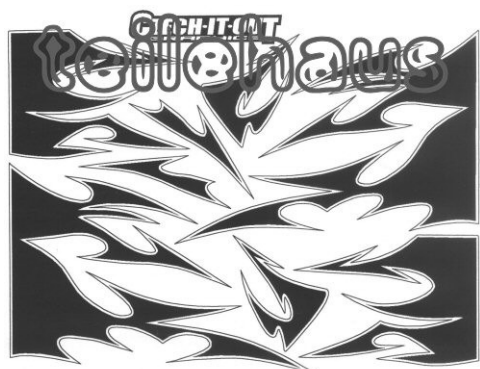

Paint Mask "Fast Chops"

Paint mask with designs for application on the interior side of the unpainted lexan car body. Remove the mask after painting and repaint the remaining places.

Manufacturer: Parma (10844), sheet dimension: 28x19 cm, scale 1/8th - 1/12th, [item number: 31288](#)

Paint Mask "Waves & Dips"

Manufacturer: Parma (10751), sheet dimension: 28x19 cm, scale 1/8th - 1/12th, [item number: 31290](#)