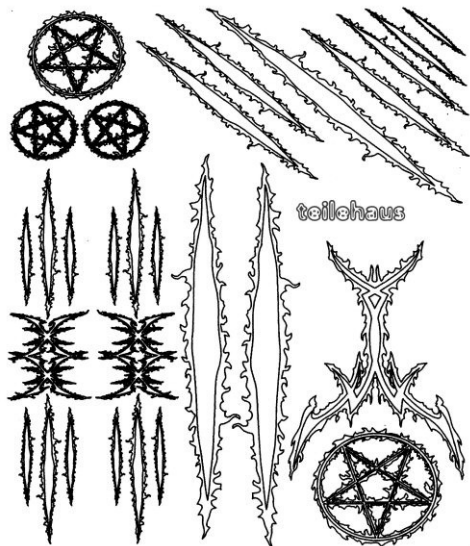

Paint Mask "Ripped Pentagram"

Paint mask with designs for application on the interior side of the unpainted lexan car body. Remove the mask after painting and repaint the remaining places.

Manufacturer: Spaz Stix (80613), sheet dimension: 35x27 cm, scale 1/8th - 1/12th, [item number: 31114](#)