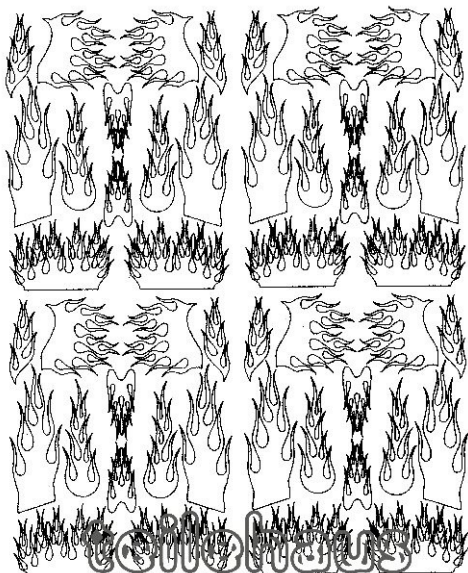

Paint Mask "Flames #9"

Paint mask with designs for application on the interior side of the unpainted lexan car body. Remove the mask after painting and repaint the remaining places.

Manufacturer: Sic (M06009), sheet dimension: 24.5x20 cm, scale 1/8th - 1/12th, [item number: 31164](#)