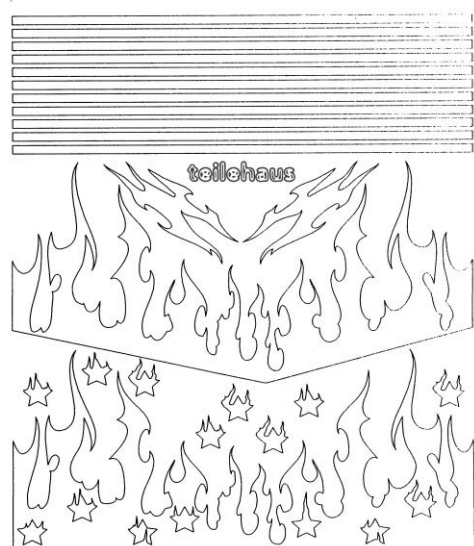

**Paint Mask "Seven Sins - Greed"**

Paint mask with designs for application on the interior side of the unpainted lexan car body. Remove the mask after painting and repaint the remaining places.

Manufacturer: Spaz Stix (80153), sheet dimension: 34x27 cm, scale 1/8th - 1/12th, [item number: 31104](#)

The design sheet for 'Grim Reaper' features a central illustration of a grimacing skull with a hood. To the left of the skull are two vertical columns of long, thin, vertical lines. To the right of the skull are several horizontal lines of varying lengths. The 'teilehaus' logo is located at the bottom left of the sheet.

**Paint Mask "Grim Reaper"**

Paint mask with designs for application on the interior side of the unpainted lexan car body. Remove the mask after painting and repaint the remaining places.

Manufacturer: Spaz Stix (80205), sheet dimension: 33x27 cm, scale 1/8th - 1/12th, [item number: 31105](#)

### Paint Mask "Fear The Evil"

Paint mask with designs for application on the interior side of the unpainted lexan car body. Remove the mask after painting and repaint the remaining places.

Manufacturer: Spaz Stix (80264), sheet dimension: 35x28 cm, scale 1/8th - 1/12th, [item number: 31111](#)