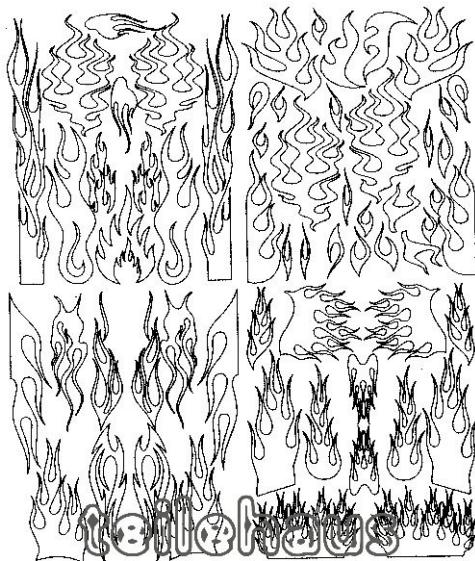

### Paint Mask "Flames #9"

Paint mask with designs for application on the interior side of the unpainted lexan car body. Remove the mask after painting and repaint the remaining places.

Manufacturer: Sic (M06009), sheet dimension: 24.5x20 cm, scale 1/8th - 1/12th, [item number: 31164](#)

### Paint Mask "Flames #10"

Paint mask with designs for application on the interior side of the unpainted lexan car body. Remove the mask after painting and repaint the remaining places.

Manufacturer: Sic (M06010), sheet dimension: 24.5x20 cm, scale 1/8th - 1/12th, [item number: 31165](#)