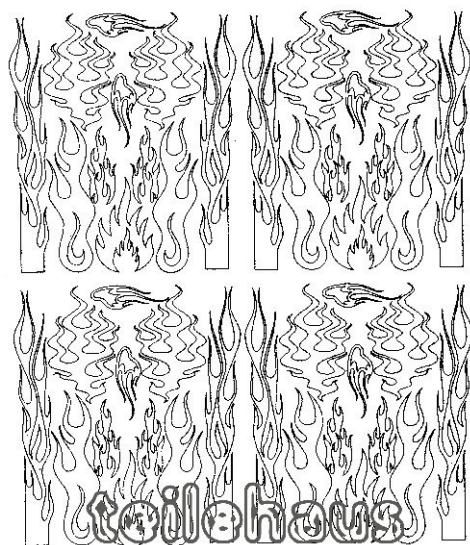

Paint Mask "Flames #8"

Paint mask with designs for application on the interior side of the unpainted lexan car body. Remove the mask after painting and repaint the remaining places.

Manufacturer: Sic (M06008), sheet dimension: 24.5x20 cm, scale 1/8th - 1/12th, [item number: 31163](#)