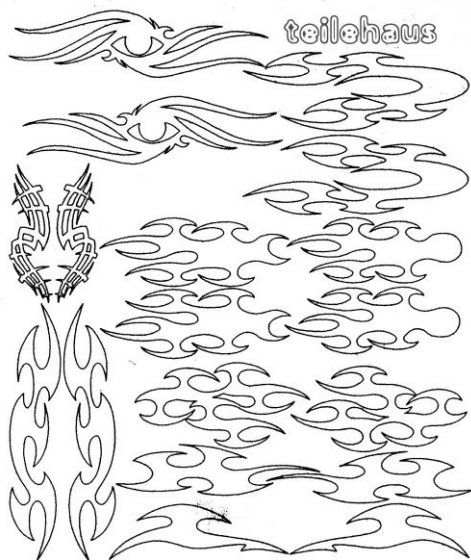

Paint Mask "Tribal #3"

Paint mask with designs for application on the interior side of the unpainted lexan car body. Remove the mask after painting and repaint the remaining places.

Manufacturer: Sic (M20003), sheet dimension: 24.5x20 cm, scale 1/8th - 1/12th, [item number: 31192](#)